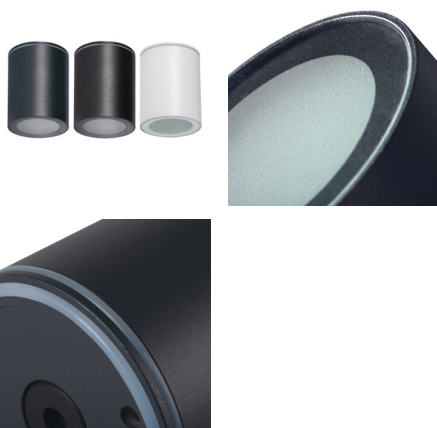

## 33362 AQILO IP65 DSO-GR

Ceiling-mounted spotlight fitting

5905339333629

IP  
65

KANLUX AQILO represents our first surface-mounted luminaire with an IP65 rating. It is characterised by simple design and available in three colours: white, black and graphite. The high tightness is intended for rooms where lamps are exposed to increased humidity and the risk of flooding with water, e.g. bathrooms and kitchens as well as external areas of the house, such as terraces, balconies or covered entrances. Choose your own light source to match the Kanlux AQILO lamps.

### GENERAL DATA:

**Colour:** graphite

**Place of assembly:** ceiling mounted

**Place of application:** Indoors and outdoors

**Minimum distance from the illuminated object:** 0,5m

**Height [mm]:** 90

**Diameter [mm]:** 70

**Light source included:** no

**Cap:** GU10

**Ambient temperature range to which the product can be exposed:** -20÷35

**Enclosure material:** aluminum alloy

**Connection type:** Bolt terminal block

**IP class:** 65