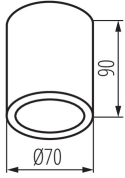

### GENERAL DATA:

**Colour:** graphite

**Place of assembly:** ceiling mounted

**Place of application:** Indoors and outdoors

**Minimum distance from the illuminated object:** 0,5m

**Height [mm]:** 90

**Diameter [mm]:** 70

### LOGISTIC DATA:

**Unit of measurement:** unit

**Packaging method:** 50

**Number of units in the secondary packaging:** 1

**Number of units in the packaging:** 50

**Net unit weight [g]:** 254

**Grammage [g]:** 298.4

**Length of a unit pack [cm]:** 10

**Width of a unit pack [cm]:** 8

**Height of a unit pack [cm]:** 8

**Weight of a cardboard box [kg]:** 14.92

## 33362 AQILO IP65 DSO-GR

Ceiling-mounted spotlight fitting

**Width of a cardboard box [cm] : 17**

**Height of a cardboard box [cm] : 42**

**Length of a cardboard box [cm] : 52**

**Volume of a cardboard box [m<sup>3</sup>] : 0.037128**